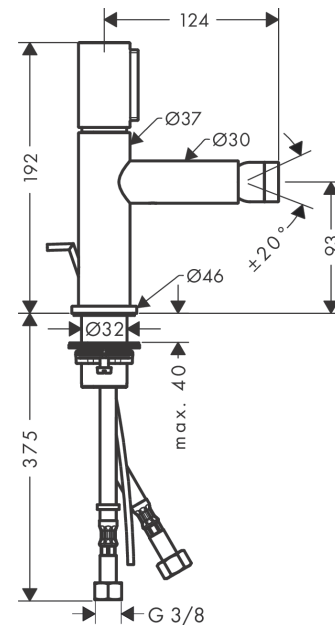

AXOR Uno

Bidet mixer Select with pop-up waste set

Surfaces: **Chrome** Article Number: **45210000**

Description

product features

- consists of: Bidet mixer, waste set
- projection 124 mm
- aerator with ball pivot
- normal spray
- flow rate at 3 bar: 5 l/min
- Select cartridge with temperature control
- temperature limitation adjustable
- suitable for continuous flow water heaters
- pop-up waste set G 1¼
- connection dimension: DN15

Technology

Product image

Scale drawing

Flowchart